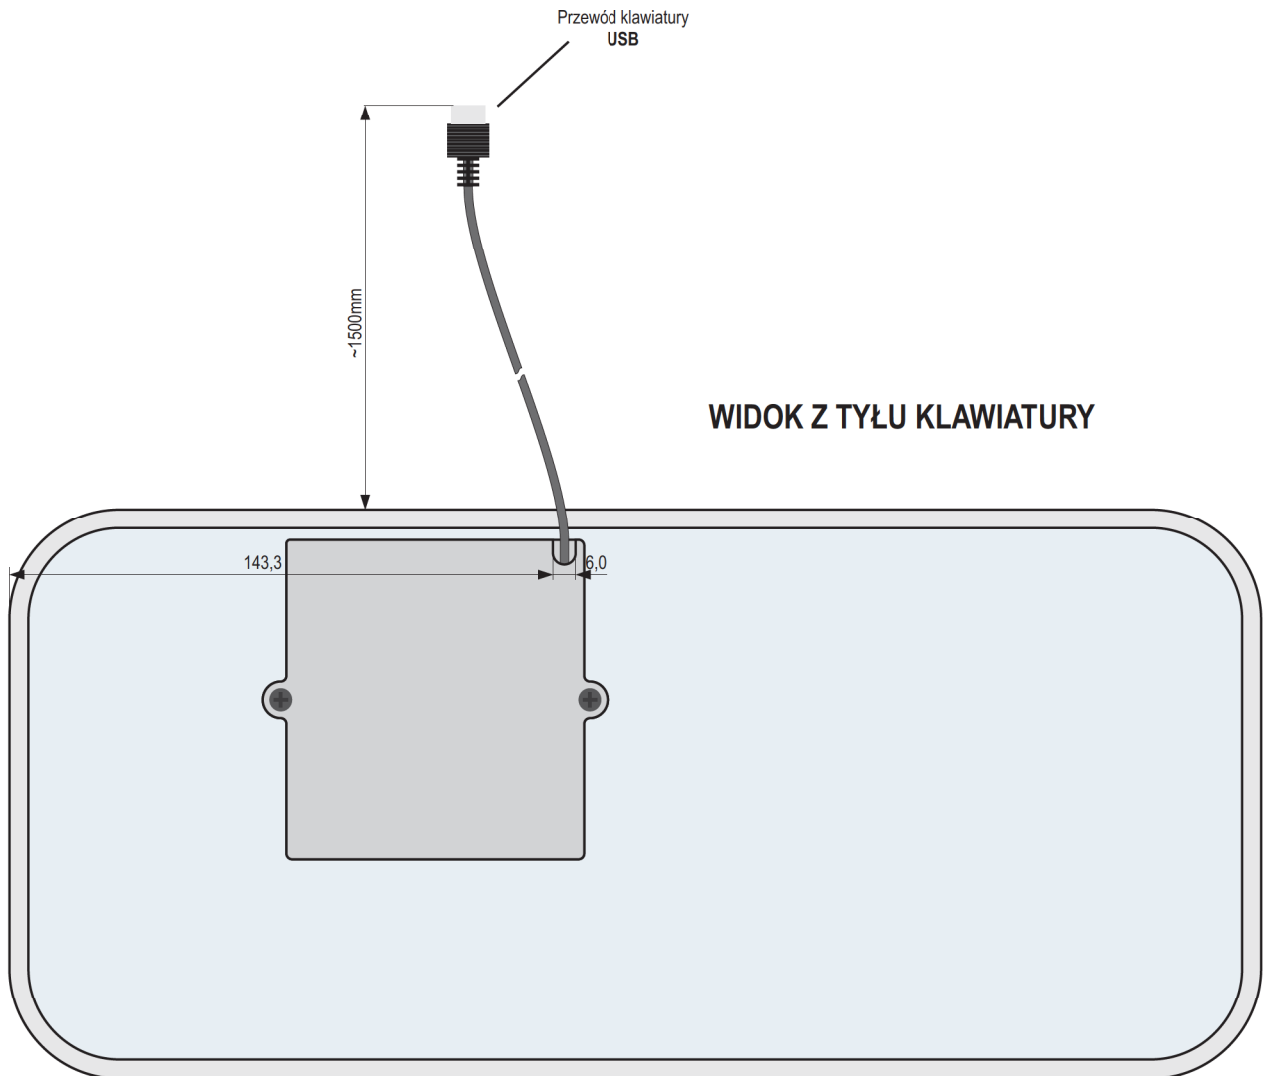

A-A

COLORS

- DIGITAL PRINTING

Colors of digital printing in accordance with:

RAL 7040
 RAL 7031
 CZARNY
 RAL 7035

- material of front panel: polyester matt 0,2 mm

- Contour of button (without metal dome)
- Contour of embossing button Ø10,0

Non-tolerance dimensions- ISO 2768-1m

CIRCUIT DIAGRAM respondentsent USB-Controller

<p>Towarzystwo Elektrotechnologiczne QWERTY Sp.z.o.o 94-250 Łódź ul. Siewna 21 TEL: +48 42 633 92 94 FAX: +48 42 632 85 93 www.qwerty.pl</p>		Constructor	Name	Date	Signature
	No1	Drawing		05.12.2014	
	Revisions:	Check			
	Comments:	2/2			
			Non-tolerance dimensions- ISO 2768-1m		
Product No. 14-0732	Product name: PC ze złączem USB	Customer: QWERTY			