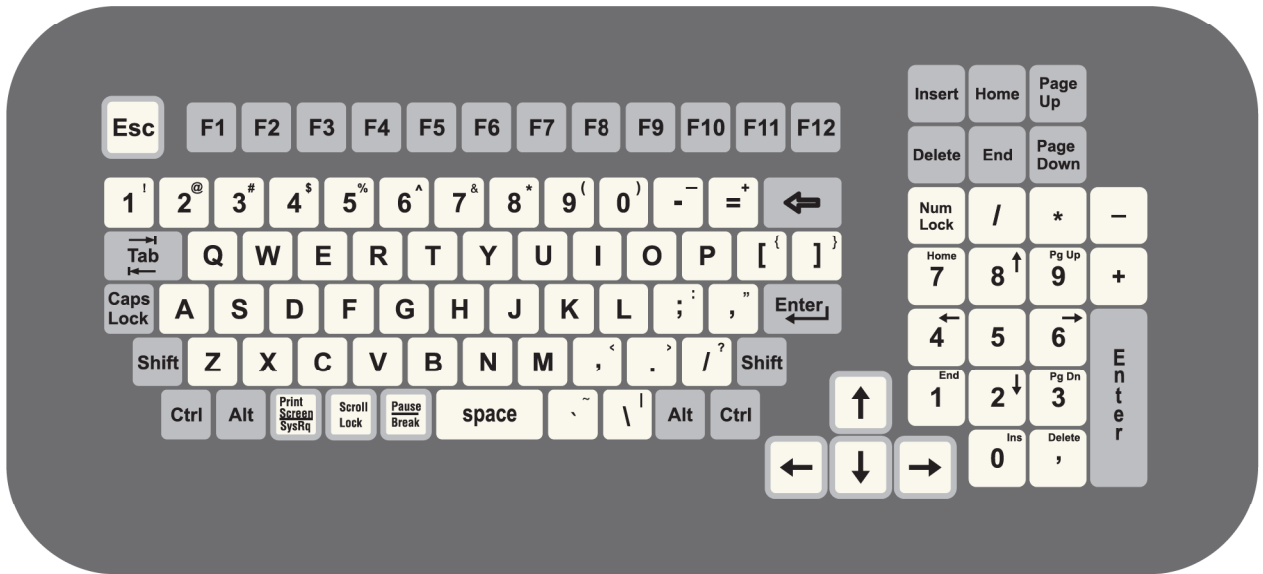

A-A

COLORS

- DIGITAL PRINTING

Colors of digital printing in accordance with:

RAL 7040
 RAL 7031
 CZARNY
 RAL 7035

- material of front panel: polyester matt 0,2 mm

- Contour of button (without metal dome)
- Contour of embossing button Ø10,0