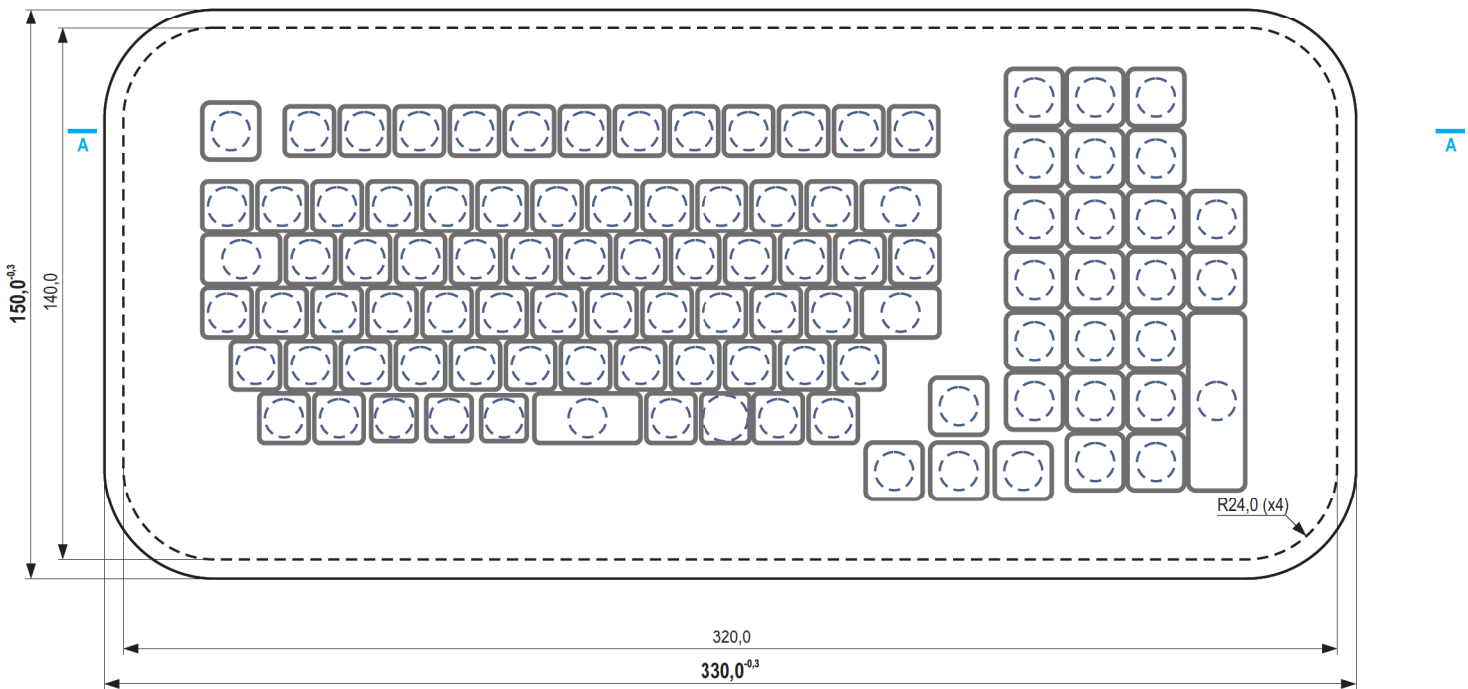

A-A

COLORS

- DIGITAL PRINTING

Colors of digital printing in accordance with:

RAL 7040
 RAL 7031
 CZARNY
 RAL 7035

- material of front panel: polyester matt 0,2 mm

- Contour of button (without metal dome)
- Contour of embossing button Ø10,0

Non-tolerance dimensions- ISO 2768-1m

CIRCUIT DIAGRAM respondentsent USB-Controller

<p>Towarzystwo Elektrotechnologiczne QWERTY Sp.z.o.o 94-250 Łódź ul. Siewna 21 TEL: +48 42 633 92 94 FAX: +48 42 632 85 93 www.qwerty.pl</p>		Constructor	Name	Date	Signature
	No1	Drawing		05.12.2014	
	Revisions:	Check			
	Comments:	2/2			
			Non-tolerance dimensions- ISO 2768-1m		
Product No. 14-0732	Product name: PC ze złączem USB	Customer: QWERTY			