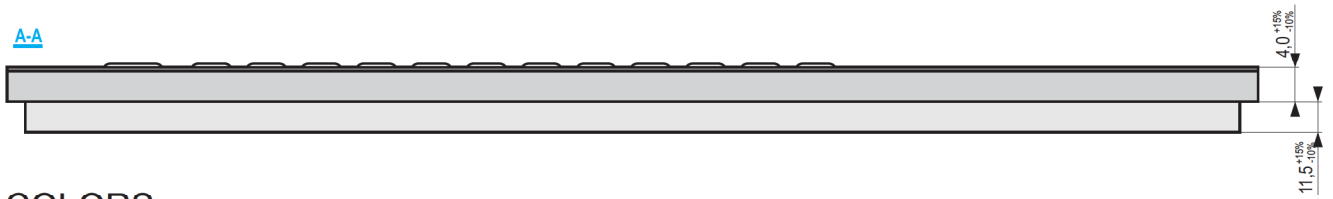

A-A

COLORS

- DIGITAL PRINTING

Colors of digital printing in accordance with:

RAL 7040
 RAL 7031
 CZARNY
 RAL 7035

- material of front panel: polyester matt 0,2 mm

- Contour of button (without metal dome)
- Contour of embossing button Ø10,0

Non-tolerance dimensions- ISO 2768-1m

CIRCUIT DIAGRAM respondentsent USB-Controller

<p>Towarzystwo Elektrotechnologiczne QWERTY Sp.z.o.o 94-250 Łódź ul. Siewna 21 TEL: +48 42 633 92 94 FAX: +48 42 632 85 93 www.qwerty.pl</p>		Constructor	Name	Date	Signature
	No1	Drawing		05.12.2014	
	Revisions:	Check			
	Comments:	2/2			
			Non-tolerance dimensions- ISO 2768-1m		
Product No. 14-0732	Product name: PC ze złączem USB	Customer: QWERTY			